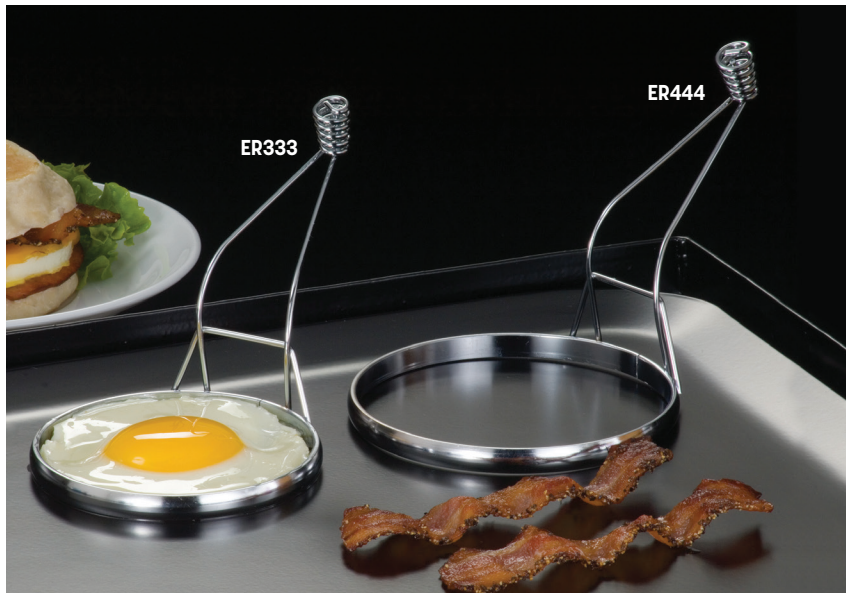

Egg Slicer

Made from die-cast aluminum. Makes oval or round slices.

- ES474** 4 $\frac{1}{4}$ " Dia. x 1 $\frac{1}{4}$ " H (10.8 x 3.2 cm)

Coil-Handle Egg Rings

Heavy chrome plating on half round wire. $\frac{3}{8}$ " high (0.95 cm) wall.

- ER333** 3 $\frac{1}{4}$ " Dia. (8.3 cm) Ring
 2 $\frac{7}{8}$ " H (7.3 cm) Overall
- ER444** 4 $\frac{3}{8}$ " Dia. (11.1 cm) Ring
 3 $\frac{1}{2}$ " H (8.9 cm) Overall

Standard Egg Rings

Rings and handles made from stainless steel. 1" high (2.54 cm) wall to prevent leaks.

- ER387** 4" Dia. (10.2 cm) Ring
 2 $\frac{3}{4}$ " H (7 cm) Overall
- ER487** 5" Dia. (12.7 cm) Ring
 2 $\frac{3}{4}$ " H (7 cm) Overall
- ER587** 6" Dia. (15.2 cm) Ring
 2 $\frac{3}{4}$ " H (7 cm) Overall